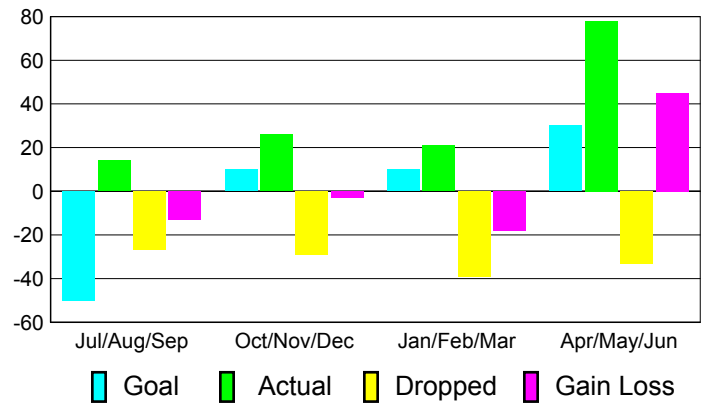

Membership Results 2010-2011

Goal, New, Dropped, Gain/Loss