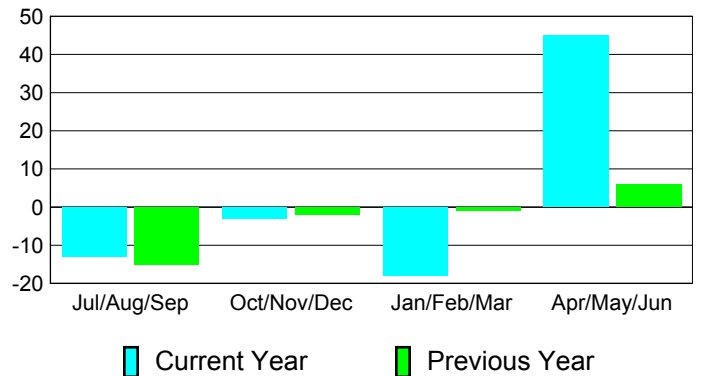

**Membership Results
2010-2011**

**Membership
2009-2010**

Month	Net Memb Goal	Actual New Memb	Actual Dropped Memb	Gain/Loss of Memb	Gain/Loss of Memb
Jul/Aug/Sep	-50	14	-27	-13	-15
Oct/Nov/Dec	10	26	-29	-3	-2
Jan/Feb/Mar	10	21	-39	-18	-1
Apr/May/June	30	78	-33	45	6
Totals	0	139	-128	11	-12

Membership Results 2010-2011

Goal, New, Dropped, Gain/Loss

Comparison of Membership Gain/Loss

Current Year Compared to the Previous Year

Gender Comparison 2010-2011